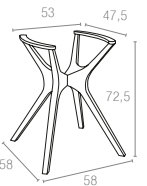

* Top min. 70x70 cm,
Top max. 90x90 cm