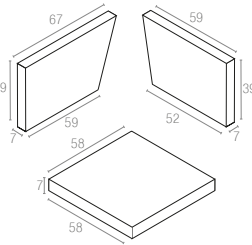

Code 903
Monaco Corner Cushion

Monaco Cushions

Renkler / Colors

Bej
Beige