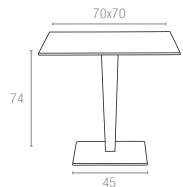

884 Riva

Renkler / Colors