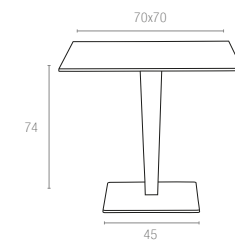

880 TAHITI

Tahiti table is made of durable weather-resistant resin. Metallic frame will never unravel, rust or decay. It is UV protected which insures the colors will not fade, the table comes with dark tempered glass on the top. Can be disassembled. For indoor and outdoor use.

890 RIVA LEG & BASE

Rattan leg and painted aluminium base. Can be disassembled. For indoor and outdoor use.

882 RIVA

Table with rattan leg and painted aluminium base. Werzalit tops resistant to outdoor use. Available in dark grey, brown and white colors. Can be disassembled.

* Dark colors not recommended in direct sunlight.

886 RIVA BAR

Table with rattan leg and painted aluminium base. Werzalit tops resistant to outdoor use. Available in dark grey, brown and white colors. Can be disassembled.

* Dark colors not recommended in direct sunlight.

884 RIVA

Table with rattan leg and painted aluminium base. Werzalit tops resistant to outdoor use. Available in dark grey, brown and white colors. Can be disassembled.

* Dark colors not recommended in direct sunlight.

888 RIVA BAR

Table with rattan leg and painted aluminium base. Werzalit tops resistant to outdoor use. Available in dark grey, brown and white colors. Can be disassembled.

* Dark colors not recommended in direct sunlight.