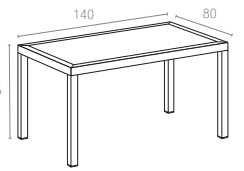

868 IBIZA LEGS MEDIUM

Ibiza Legs are made up of polypropylene reinforced with glass fiber with the latest generation of air moulding thermoplastic injection. For indoor and outdoor use. Can be disassembled.

869 IBIZA LEGS XL

Ibiza Legs are made up of polypropylene reinforced with glass fiber with the latest generation of air moulding thermoplastic injection. For indoor and outdoor use. Can be disassembled.

871 FORZA RATTAN 80

Folding table with legs in anodized aluminium. Diameter 30 mm. Table top in recyclable polypropylene with rattan effect. For indoor and outdoor use.

875 ORLANDO 80

Orlando 80 table is made of durable weather-resistant resin. Non-metallic frame will never unravel, rust or decay. It is UV protected which insures the colors will not fade. Can be disassembled. For indoor and outdoor use.

878 ORLANDO 140

Orlando 140 table is made of durable weather-resistant resin. Non-metallic frame will never unravel, rust or decay. It is UV protected which insures the colors will not fade. Can be disassembled. For indoor and outdoor use.

870 BALI

Bali table is made of durable weather-resistant resin. Metallic frame will never unravel, rust or decay. It is UV protected which insures the colors will not fade, the table comes with dark tempered glass on the top. Can be disassembled. For indoor and outdoor use.