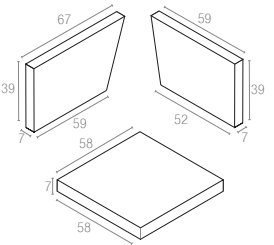

892 RIVA BAR LEG & BASE

Rattan leg and painted aluminium base.
Can be disassembled.
For indoor and outdoor use.

903 MONACO CORNER CUSHION

7 cm thick cushion covered with polyester fabric and finished with piping.
Cushions are specially designed for Monaco Lounge Corner.
*3 cushions.

860 FIJI

Fiji sunlounger is stackable and comes with five position backrest, hidden wheels and anti-slippery rubbers. It is made of durable weather-resistant resin. Non-metallic frame will never unravel, rust or decay. It is UV protected which insures the colors will not fade.
For outdoor use.

CATAS
TEST REPORT
129750

895 MIAMI CUSHIONS

5 cm thick cushion covered with polyester fabric and finished with piping.
Cushion is specially designed for Miami Lounge Set.

901 MONACO SEAT CUSHION

7 cm thick cushion covered with polyester fabric and finished with piping.
Cushions are specially designed for Monaco Lounge Set and Monaco Lounge Corner.

902 MONACO BACKREST CUSHION

Code 901
Monaco Seat Cushion

Code 902
Monaco Backrest Cushion

904 HAWAII CUSHION

12 cm thick cushion covered with polyester fabric and finished with piping.
Cushion is specially designed for Hawaii swing.