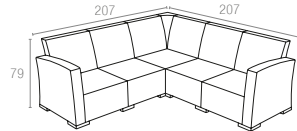

834 Monaco Lounge Corner

Renkler / Colors