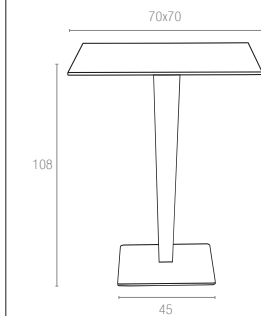

880 TAHITI

Tahiti table is made of durable weather-resistant resin. Metallic frame will never unravel, rust or decay. It is UV protected which insures the colors will not fade, the table comes with dark tempered glass on the top. Can be disassembled. For indoor and outdoor use.

890 RIVA LEG & BASE

Rattan leg and painted aluminium base. Can be disassembled. For indoor and outdoor use.

882 RIVA

Table with rattan leg and painted aluminium base. Werzalit tops resistant to outdoor use. Available in dark grey, brown and white colors. Can be disassembled.

* Dark colors not recommended in direct sunlight.

886 RIVA BAR

Table with rattan leg and painted aluminium base. Werzalit tops resistant to outdoor use. Available in dark grey, brown and white colors. Can be disassembled.

* Dark colors not recommended in direct sunlight.

884 RIVA

Table with rattan leg and painted aluminium base. Werzalit tops resistant to outdoor use. Available in dark grey, brown and white colors. Can be disassembled.

* Dark colors not recommended in direct sunlight.

888 RIVA BAR

Table with rattan leg and painted aluminium base. Werzalit tops resistant to outdoor use. Available in dark grey, brown and white colors. Can be disassembled.

* Dark colors not recommended in direct sunlight.