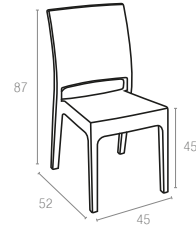

816 FLORIDA

Florida chair is stackable and made of durable weather-resistant resin reinforced with glass fiber. Non-metallic frame will never unravel, rust or decay. It is UV protected which insures the colors will not fade. For indoor and outdoor use.

866 JAMAICA

Jamaica bar stool is stackable and made of durable weather-resistant resin reinforced with glass fiber. Non-metallic frame will never unravel, rust or decay. It is UV protected which insures the colors will not fade. For indoor and outdoor use.

820 CAPRI

Capri armchair is stackable and made of durable weather-resistant resin reinforced with glass fiber. Non-metallic frame will never unravel, rust or decay. It is UV protected which insures the colors will not fade. For indoor and outdoor use.

772 VEGAS TABLE

Extendible table from 100 to 140 cm in polypropylene reinforced with glass fiber. Easily expandable, giving you a choice of two size options. Smart extending mechanism makes it easy to adjust the table to your preferred size. For indoor and outdoor use with UV protection.

830 VERONA

Verona chair is stackable and made of durable weather-resistant resin reinforced with glass fiber. Non-metallic frame will never unravel, rust or decay. It is UV protected which insures the colors will not fade. For indoor and outdoor use.

774 VEGAS TABLE MEDIUM

Extendible table from 180 to 220 cm in polypropylene reinforced with glass fiber. Easily expandable, giving you a choice of two size options. Smart extending mechanism makes it easy to adjust the table to your preferred size. For indoor and outdoor use with UV protection.