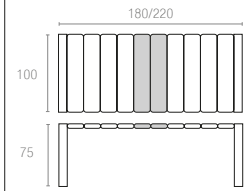

816 FLORIDA

Florida chair is stackable and made of durable weather-resistant resin reinforced with glass fiber. Non-metallic frame will never unravel, rust or decay. It is UV protected which insures the colors will not fade. For indoor and outdoor use.

866 JAMAICA

Jamaica bar stool is stackable and made of durable weather-resistant resin reinforced with glass fiber. Non-metallic frame will never unravel, rust or decay. It is UV protected which insures the colors will not fade. For indoor and outdoor use.

820 CAPRI

Capri armchair is stackable and made of durable weather-resistant resin reinforced with glass fiber. Non-metallic frame will never unravel, rust or decay. It is UV protected which insures the colors will not fade. For indoor and outdoor use.

772 VEGAS TABLE

Extendible table from 100 to 140 cm in polypropylene reinforced with glass fiber. Easily expandable, giving you a choice of two size options. Smart extending mechanism makes it easy to adjust the table to your preferred size. For indoor and outdoor use with UV protection.

830 VERONA

Verona chair is stackable and made of durable weather-resistant resin reinforced with glass fiber. Non-metallic frame will never unravel, rust or decay. It is UV protected which insures the colors will not fade. For indoor and outdoor use.

774 VEGAS TABLE MEDIUM

Extendible table from 180 to 220 cm in polypropylene reinforced with glass fiber. Easily expandable, giving you a choice of two size options. Smart extending mechanism makes it easy to adjust the table to your preferred size. For indoor and outdoor use with UV protection.