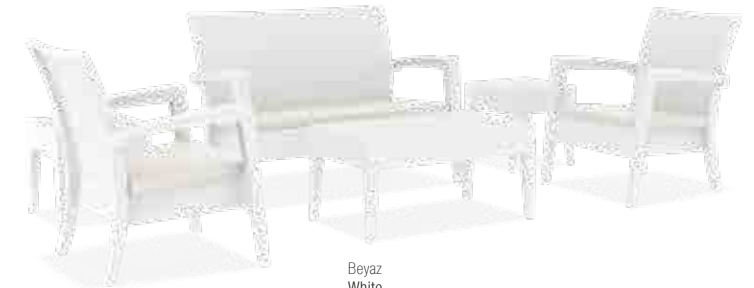

Beyaz
White