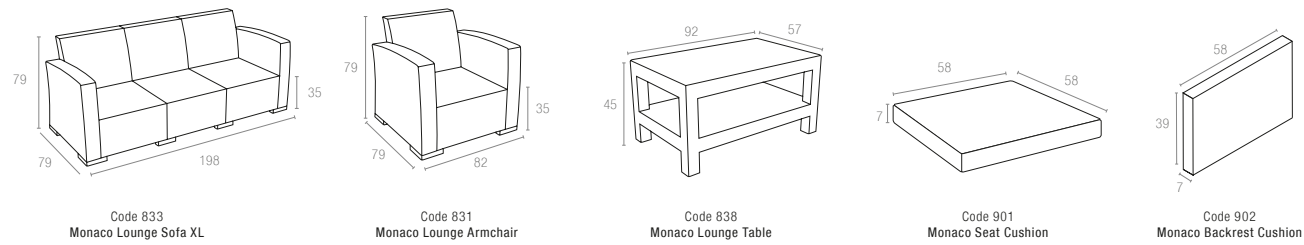

836 MONACO LOUNGE SET XL

Monaco Lounge Set XL is designed for easy self assembly, it is made of durable weather-resistant resin reinforced with glass fiber. Non-metallic frame will never unravel, rust or decay. It is UV protected which insures the colors will not fade. Can be disassembled. For indoor and outdoor contract use. Can be purchased as set or separately. 7 cm thick cushion set covered with polyster fabric and finished with piping. Cushions are specially designed for Monaco Lounge Set XL.

CATAS
TEST REPORT
218007