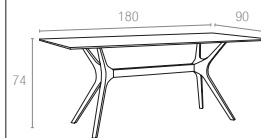

776 VEGAS TABLE XL

Extendible table from 260 to 300 cm in polypropylene reinforced with glass fiber. Easily expandable, giving you a choice of two size options. Smart extending mechanism makes it easy to adjust the table to your preferred size. For indoor and outdoor use with UV protection.

864 IBIZA TABLE 140

Table with rattan leg with HPL compact laminated tops 12 mm available in dark grey, brown and white colors. For indoor and outdoor use. Can be disassembled. * Dark colors not recommended in direct sunlight.

782 VEGAS BAR 100

Extendible bar table from 100 to 140 cm in polypropylene reinforced with glass fiber. Easily expandable, giving you a choice of two size options. Smart extending mechanism makes it easy to adjust the bar table to your preferred size. For indoor and outdoor use with UV protection.

865 IBIZA TABLE 180

Table with rattan leg with HPL compact laminated tops 12 mm available in dark grey, brown and white colors. For indoor and outdoor use. Can be disassembled. * Dark colors not recommended in direct sunlight.

863 IBIZA TABLE 80

Table with rattan leg with HPL compact laminated tops 12 mm available in dark grey, brown and white colors. For indoor and outdoor use. Can be disassembled. * Dark colors not recommended in direct sunlight.

867 IBIZA LEGS SMALL

Ibiza Legs are made up of polypropylene reinforced with glass fiber with the latest generation of air moulding thermoplastic injection. For indoor and outdoor use. Can be disassembled.

* Top min. 70x70 cm,
Top max. 90x90 cm