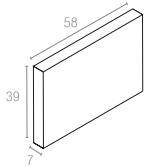

7 cm thick cushion covered with polyester fabric and finished with piping. Cushions are specially designed for Monaco Lounge Set and Monaco Lounge Corner.

Code 901
Monaco Seat Cushion

Code 902
Monaco Backrest Cushion