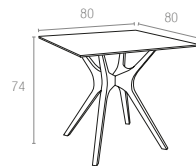

863 Ibiza Table 80

Renkler / Colors