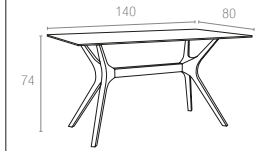

776 VEGAS TABLE XL

Extendible table from 260 to 300 cm in polypropylene reinforced with glass fiber. Easily expandable, giving you a choice of two size options. Smart extending mechanism makes it easy to adjust the table to your preferred size. For indoor and outdoor use with UV protection.

864 IBIZA TABLE 140

Table with rattan leg with HPL compact laminated tops 12 mm available in dark grey, brown and white colors. For indoor and outdoor use. Can be disassembled. * Dark colors not recommended in direct sunlight.

782 VEGAS BAR 100

Extendible bar table from 100 to 140 cm in polypropylene reinforced with glass fiber. Easily expandable, giving you a choice of two size options. Smart extending mechanism makes it easy to adjust the bar table to your preferred size. For indoor and outdoor use with UV protection.

865 IBIZA TABLE 180

Table with rattan leg with HPL compact laminated tops 12 mm available in dark grey, brown and white colors. For indoor and outdoor use. Can be disassembled. * Dark colors not recommended in direct sunlight.

863 IBIZA TABLE 80

Table with rattan leg with HPL compact laminated tops 12 mm available in dark grey, brown and white colors. For indoor and outdoor use. Can be disassembled. * Dark colors not recommended in direct sunlight.

867 IBIZA LEGS SMALL

Ibiza Legs are made up of polypropylene reinforced with glass fiber with the latest generation of air moulding thermoplastic injection. For indoor and outdoor use. Can be disassembled.

* Top min. 70x70 cm,
Top max. 90x90 cm