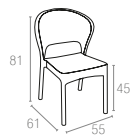

CATAS
TEST REPORT
201747