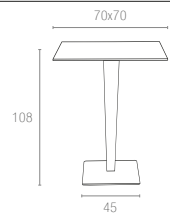

888 Riva Bar

Renkler / Colors