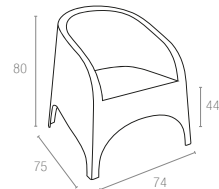

862 HAWAII

Hawaii swing is made of durable weather-resistant resin reinforced with glass fiber. Metallic frame will never unravel, rust or decay. It is UV protected which insures the colors will not fade. For indoor and outdoor use.

808 PANAMA

Panama armchair is stackable and made of durable weather-resistant resin reinforced with glass fiber. Non-metallic frame will never unravel, rust or decay. It is UV protected which insures the colors will not fade. For indoor and outdoor use.

804 ARUBA

Aruba armchair is stackable and made of durable weather-resistant resin reinforced with glass fiber. Non-metallic frame will never unravel, rust or decay. It is UV protected which insures the colors will not fade. For indoor and outdoor use.

810 IBIZA

Ibiza armchair is stackable and made of durable weather-resistant resin reinforced with glass fiber. Non-metallic frame will never unravel, rust or decay. It is UV protected which insures the colors will not fade. For indoor and outdoor use.

806 CALIFORNIA

California armchair is designed for easy self assembly, it is made of durable weather-resistant resin reinforced with glass fiber. Non-metallic frame will never unravel, rust or decay. It is UV protected which insures the colors will not fade. For indoor and outdoor use.

818 DAYTONA

Daytona chair is stackable and made of durable weather-resistant resin reinforced with glass fiber. Non-metallic frame will never unravel, rust or decay. It is UV protected which insures the colors will not fade. For indoor and outdoor use.

141203

127165

159187

201747