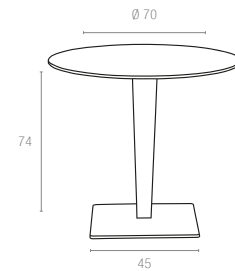

880 TAHITI

Tahiti table is made of durable weather-resistant resin. Metallic frame will never unravel, rust or decay. It is UV protected which insures the colors will not fade, the table comes with dark tempered glass on the top. Can be disassembled. For indoor and outdoor use.

890 RIVA LEG & BASE

Rattan leg and painted aluminium base. Can be disassembled. For indoor and outdoor use.

882 RIVA

Table with rattan leg and painted aluminium base. Werzalit tops resistant to outdoor use. Available in dark grey, brown and white colors. Can be disassembled.

* Dark colors not recommended in direct sunlight.

886 RIVA BAR

Table with rattan leg and painted aluminium base. Werzalit tops resistant to outdoor use. Available in dark grey, brown and white colors. Can be disassembled.

* Dark colors not recommended in direct sunlight.

884 RIVA

Table with rattan leg and painted aluminium base. Werzalit tops resistant to outdoor use. Available in dark grey, brown and white colors. Can be disassembled.

* Dark colors not recommended in direct sunlight.

888 RIVA BAR

Table with rattan leg and painted aluminium base. Werzalit tops resistant to outdoor use. Available in dark grey, brown and white colors. Can be disassembled.

* Dark colors not recommended in direct sunlight.