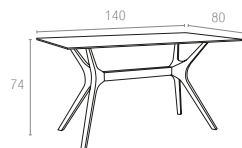

864 Ibiza Table 140

Renkler / Colors