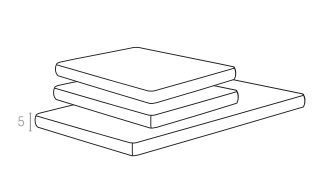

Code 895
Miami Cushions