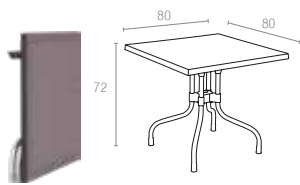

871 Forza Rattan 80

Renkler / Colors