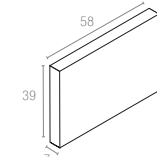

Code 902
Monaco Backrest Cushion