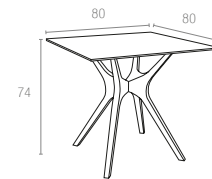

776 VEGAS TABLE XL

Extendible table from 260 to 300 cm in polypropylene reinforced with glass fiber. Easily expandable, giving you a choice of two size options. Smart extending mechanism makes it easy to adjust the table to your preferred size. For indoor and outdoor use with UV protection.

864 IBIZA TABLE 140

Table with rattan leg with HPL compact laminated tops 12 mm available in dark grey, brown and white colors. For indoor and outdoor use. Can be disassembled. * Dark colors not recommended in direct sunlight.

782 VEGAS BAR 100

Extendible bar table from 100 to 140 cm in polypropylene reinforced with glass fiber. Easily expandable, giving you a choice of two size options. Smart extending mechanism makes it easy to adjust the bar table to your preferred size. For indoor and outdoor use with UV protection.

865 IBIZA TABLE 180

Table with rattan leg with HPL compact laminated tops 12 mm available in dark grey, brown and white colors. For indoor and outdoor use. Can be disassembled. * Dark colors not recommended in direct sunlight.

863 IBIZA TABLE 80

Table with rattan leg with HPL compact laminated tops 12 mm available in dark grey, brown and white colors. For indoor and outdoor use. Can be disassembled. * Dark colors not recommended in direct sunlight.

867 IBIZA LEGS SMALL

Ibiza Legs are made up of polypropylene reinforced with glass fiber with the latest generation of air moulding thermoplastic injection. For indoor and outdoor use. Can be disassembled.

* Top min. 70x70 cm,
Top max. 90x90 cm