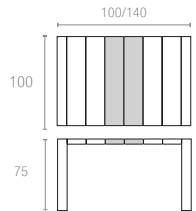

816 FLORIDA

Florida chair is stackable and made of durable weather-resistant resin reinforced with glass fiber. Non-metallic frame will never unravel, rust or decay. It is UV protected which insures the colors will not fade. For indoor and outdoor use.

866 JAMAICA

Jamaica bar stool is stackable and made of durable weather-resistant resin reinforced with glass fiber. Non-metallic frame will never unravel, rust or decay. It is UV protected which insures the colors will not fade. For indoor and outdoor use.

820 CAPRI

Capri armchair is stackable and made of durable weather-resistant resin reinforced with glass fiber. Non-metallic frame will never unravel, rust or decay. It is UV protected which insures the colors will not fade. For indoor and outdoor use.

772 VEGAS TABLE

Extendible table from 100 to 140 cm in polypropylene reinforced with glass fiber. Easily expandable, giving you a choice of two size options. Smart extending mechanism makes it easy to adjust the table to your preferred size. For indoor and outdoor use with UV protection.

830 VERONA

Verona chair is stackable and made of durable weather-resistant resin reinforced with glass fiber. Non-metallic frame will never unravel, rust or decay. It is UV protected which insures the colors will not fade. For indoor and outdoor use.

774 VEGAS TABLE MEDIUM

Extendible table from 180 to 220 cm in polypropylene reinforced with glass fiber. Easily expandable, giving you a choice of two size options. Smart extending mechanism makes it easy to adjust the table to your preferred size. For indoor and outdoor use with UV protection.