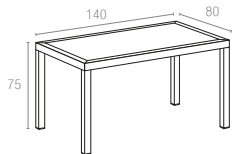

878 Orlando 140

Renkler / Colors