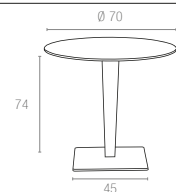

882 Riva

Renkler / Colors