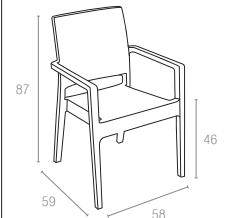

862 HAWAII

Hawaii swing is made of durable weather-resistant resin reinforced with glass fiber. Metallic frame will never unravel, rust or decay. It is UV protected which insures the colors will not fade. For indoor and outdoor use.

808 PANAMA

Panama armchair is stackable and made of durable weather-resistant resin reinforced with glass fiber. Non-metallic frame will never unravel, rust or decay. It is UV protected which insures the colors will not fade. For indoor and outdoor use.

804 ARUBA

Aruba armchair is stackable and made of durable weather-resistant resin reinforced with glass fiber. Non-metallic frame will never unravel, rust or decay. It is UV protected which insures the colors will not fade. For indoor and outdoor use.

810 IBIZA

Ibiza armchair is stackable and made of durable weather-resistant resin reinforced with glass fiber. Non-metallic frame will never unravel, rust or decay. It is UV protected which insures the colors will not fade. For indoor and outdoor use.

806 CALIFORNIA

California armchair is designed for easy self assembly, it is made of durable weather-resistant resin reinforced with glass fiber. Non-metallic frame will never unravel, rust or decay. It is UV protected which insures the colors will not fade. For indoor and outdoor use.

818 DAYTONA

Daytona chair is stackable and made of durable weather-resistant resin reinforced with glass fiber. Non-metallic frame will never unravel, rust or decay. It is UV protected which insures the colors will not fade. For indoor and outdoor use.

141203

127165

159187

201747