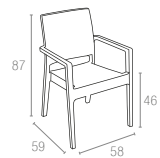

CATAS
TEST REPORT
I27165