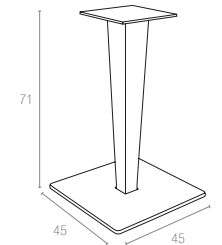

Koyu Gri
Dark Grey

Kahverengi
Brown

Beyaz
White

890 RIVA LEG & BASE

Rattan leg and painted aluminium base. Can be disassembled. For indoor and outdoor use.

Koyu Gri
Dark Grey

Kahverengi
Brown

Beyaz
White