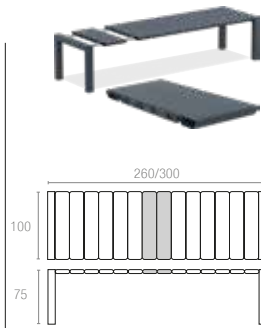

776 VEGAS TABLE XL

Extendible table from 260 to 300 cm in polypropylene reinforced with glass fiber. Easily expandable, giving you a choice of two size options. Smart extending mechanism makes it easy to adjust the table to your preferred size. For indoor and outdoor use with UV protection.

864 IBIZA TABLE 140

Table with rattan leg with HPL compact laminated tops 12 mm available in dark grey, brown and white colors. For indoor and outdoor use. Can be disassembled. * Dark colors not recommended in direct sunlight.

782 VEGAS BAR 100

Extendible bar table from 100 to 140 cm in polypropylene reinforced with glass fiber. Easily expandable, giving you a choice of two size options. Smart extending mechanism makes it easy to adjust the bar table to your preferred size. For indoor and outdoor use with UV protection.

865 IBIZA TABLE 180

Table with rattan leg with HPL compact laminated tops 12 mm available in dark grey, brown and white colors. For indoor and outdoor use. Can be disassembled. * Dark colors not recommended in direct sunlight.

863 IBIZA TABLE 80

Table with rattan leg with HPL compact laminated tops 12 mm available in dark grey, brown and white colors. For indoor and outdoor use. Can be disassembled. * Dark colors not recommended in direct sunlight.

867 IBIZA LEGS SMALL

Ibiza Legs are made up of polypropylene reinforced with glass fiber with the latest generation of air moulding thermoplastic injection. For indoor and outdoor use. Can be disassembled.

* Top min. 70x70 cm,
Top max. 90x90 cm