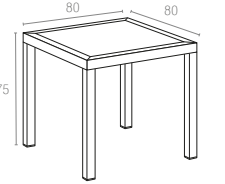

868 IBIZA LEGS MEDIUM

Ibiza Legs are made up of polypropylene reinforced with glass fiber with the latest generation of air moulding thermoplastic injection. For indoor and outdoor use. Can be disassembled.

869 IBIZA LEGS XL

Ibiza Legs are made up of polypropylene reinforced with glass fiber with the latest generation of air moulding thermoplastic injection. For indoor and outdoor use. Can be disassembled.

871 FORZA RATTAN 80

Folding table with legs in anodized aluminium. Diameter 30 mm. Table top in recyclable polypropylene with rattan effect. For indoor and outdoor use.

875 ORLANDO 80

Orlando 80 table is made of durable weather-resistant resin. Non-metallic frame will never unravel, rust or decay. It is UV protected which insures the colors will not fade. Can be disassembled. For indoor and outdoor use.

878 ORLANDO 140

Orlando 140 table is made of durable weather-resistant resin. Non-metallic frame will never unravel, rust or decay. It is UV protected which insures the colors will not fade. Can be disassembled. For indoor and outdoor use.

870 BALI

Bali table is made of durable weather-resistant resin. Metallic frame will never unravel, rust or decay. It is UV protected which insures the colors will not fade, the table comes with dark tempered glass on the top. Can be disassembled. For indoor and outdoor use.