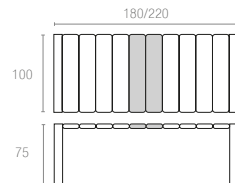

774 Vegas Table Medium

Renkler / Colors

Koyu Gri (R)
Dark Grey (R)

Kahverengi
Brown

Beyaz
White