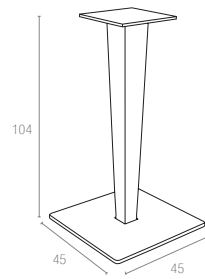

892 RIVA BAR LEG & BASE

Rattan leg and painted aluminium base.
Can be disassembled.
For indoor and outdoor use.

903 MONACO CORNER CUSHION

7 cm thick cushion covered with polyester fabric and finished with piping.
Cushions are specially designed for Monaco Lounge Corner.
*3 cushions.

860 FIJI

Fiji sunlounger is stackable and comes with five position backrest, hidden wheels and anti-slippery rubbers. It is made of durable weather-resistant resin. Non-metallic frame will never unravel, rust or decay. It is UV protected which insures the colors will not fade.
For outdoor use.

CATAS
TEST REPORT
129750

895 MIAMI CUSHIONS

5 cm thick cushion covered with polyester fabric and finished with piping.
Cushion is specially designed for Miami Lounge Set.

901 MONACO SEAT CUSHION

7 cm thick cushion covered with polyester fabric and finished with piping.
Cushions are specially designed for Monaco Lounge Set and Monaco Lounge Corner.

902 MONACO BACKREST CUSHION

Code 901
Monaco Seat Cushion

Code 902
Monaco Backrest Cushion

904 HAWAII CUSHION

12 cm thick cushion covered with polyester fabric and finished with piping.
Cushion is specially designed for Hawaii swing.