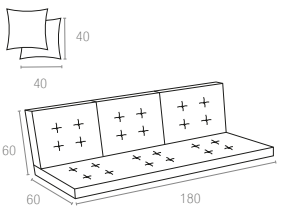

892 RIVA BAR LEG & BASE

Rattan leg and painted aluminium base.
Can be disassembled.
For indoor and outdoor use.

903 MONACO CORNER CUSHION

7 cm thick cushion covered with polyester fabric and finished with piping.
Cushions are specially designed for Monaco Lounge Corner.
*3 cushions.

860 FIJI

Fiji sunlounger is stackable and comes with five position backrest, hidden wheels and anti-slippery rubbers. It is made of durable weather-resistant resin. Non-metallic frame will never unravel, rust or decay. It is UV protected which insures the colors will not fade.
For outdoor use.

CATAS
TEST REPORT
129750

895 MIAMI CUSHIONS

5 cm thick cushion covered with polyester fabric and finished with piping.
Cushion is specially designed for Miami Lounge Set.

901 MONACO SEAT CUSHION

7 cm thick cushion covered with polyester fabric and finished with piping.
Cushions are specially designed for Monaco Lounge Set and Monaco Lounge Corner.

902 MONACO BACKREST CUSHION

Code 901
Monaco Seat Cushion

Code 902
Monaco Backrest Cushion

904 HAWAII CUSHION

12 cm thick cushion covered with polyester fabric and finished with piping.
Cushion is specially designed for Hawaii swing.