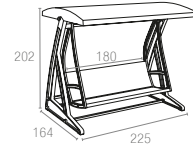

862 HAWAII

Hawaii swing is made of durable weather-resistant resin reinforced with glass fiber. Metallic frame will never unravel, rust or decay. It is UV protected which insures the colors will not fade. For indoor and outdoor use.

808 PANAMA

Panama armchair is stackable and made of durable weather-resistant resin reinforced with glass fiber. Non-metallic frame will never unravel, rust or decay. It is UV protected which insures the colors will not fade. For indoor and outdoor use.

804 ARUBA

Aruba armchair is stackable and made of durable weather-resistant resin reinforced with glass fiber. Non-metallic frame will never unravel, rust or decay. It is UV protected which insures the colors will not fade. For indoor and outdoor use.

810 IBIZA

Ibiza armchair is stackable and made of durable weather-resistant resin reinforced with glass fiber. Non-metallic frame will never unravel, rust or decay. It is UV protected which insures the colors will not fade. For indoor and outdoor use.

806 CALIFORNIA

California armchair is designed for easy self assembly, it is made of durable weather-resistant resin reinforced with glass fiber. Non-metallic frame will never unravel, rust or decay. It is UV protected which insures the colors will not fade. For indoor and outdoor use.

818 DAYTONA

Daytona chair is stackable and made of durable weather-resistant resin reinforced with glass fiber. Non-metallic frame will never unravel, rust or decay. It is UV protected which insures the colors will not fade. For indoor and outdoor use.

141203

127165

159187

201747