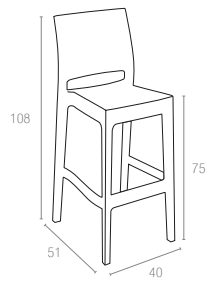

816 FLORIDA

Florida chair is stackable and made of durable weather-resistant resin reinforced with glass fiber. Non-metallic frame will never unravel, rust or decay. It is UV protected which insures the colors will not fade. For indoor and outdoor use.

866 JAMAICA

Jamaica bar stool is stackable and made of durable weather-resistant resin reinforced with glass fiber. Non-metallic frame will never unravel, rust or decay. It is UV protected which insures the colors will not fade. For indoor and outdoor use.

820 CAPRI

Capri armchair is stackable and made of durable weather-resistant resin reinforced with glass fiber. Non-metallic frame will never unravel, rust or decay. It is UV protected which insures the colors will not fade. For indoor and outdoor use.

772 VEGAS TABLE

Extendible table from 100 to 140 cm in polypropylene reinforced with glass fiber. Easily expandable, giving you a choice of two size options. Smart extending mechanism makes it easy to adjust the table to your preferred size. For indoor and outdoor use with UV protection.

830 VERONA

Verona chair is stackable and made of durable weather-resistant resin reinforced with glass fiber. Non-metallic frame will never unravel, rust or decay. It is UV protected which insures the colors will not fade. For indoor and outdoor use.

774 VEGAS TABLE MEDIUM

Extendible table from 180 to 220 cm in polypropylene reinforced with glass fiber. Easily expandable, giving you a choice of two size options. Smart extending mechanism makes it easy to adjust the table to your preferred size. For indoor and outdoor use with UV protection.