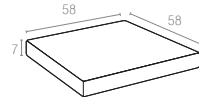

Code 901
Monaco Seat Cushion