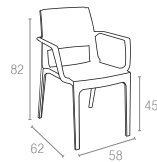

CATAS
TEST REPORT
127166