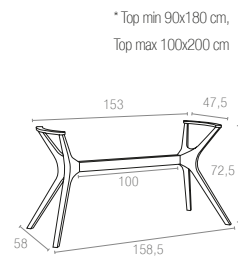

868 IBIZA LEGS MEDIUM

Ibiza Legs are made up of polypropylene reinforced with glass fiber with the latest generation of air moulding thermoplastic injection. For indoor and outdoor use. Can be disassembled.

869 IBIZA LEGS XL

Ibiza Legs are made up of polypropylene reinforced with glass fiber with the latest generation of air moulding thermoplastic injection. For indoor and outdoor use. Can be disassembled.

871 FORZA RATTAN 80

Folding table with legs in anodized aluminium. Diameter 30 mm. Table top in recyclable polypropylene with rattan effect. For indoor and outdoor use.

875 ORLANDO 80

Orlando 80 table is made of durable weather-resistant resin. Non-metallic frame will never unravel, rust or decay. It is UV protected which insures the colors will not fade. Can be disassembled. For indoor and outdoor use.

878 ORLANDO 140

Orlando 140 table is made of durable weather-resistant resin. Non-metallic frame will never unravel, rust or decay. It is UV protected which insures the colors will not fade. Can be disassembled. For indoor and outdoor use.

870 BALI

Bali table is made of durable weather-resistant resin. Metallic frame will never unravel, rust or decay. It is UV protected which insures the colors will not fade, the table comes with dark tempered glass on the top. Can be disassembled. For indoor and outdoor use.