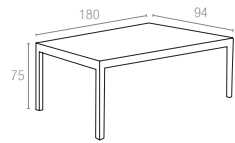

880 TAHITI

Tahiti table is made of durable weather-resistant resin. Metallic frame will never unravel, rust or decay. It is UV protected which insures the colors will not fade, the table comes with dark tempered glass on the top. Can be disassembled. For indoor and outdoor use.

890 RIVA LEG & BASE

Rattan leg and painted aluminium base. Can be disassembled. For indoor and outdoor use.

882 RIVA

Table with rattan leg and painted aluminium base. Werzalit tops resistant to outdoor use. Available in dark grey, brown and white colors. Can be disassembled.

* Dark colors not recommended in direct sunlight.

886 RIVA BAR

Table with rattan leg and painted aluminium base. Werzalit tops resistant to outdoor use. Available in dark grey, brown and white colors. Can be disassembled.

* Dark colors not recommended in direct sunlight.

884 RIVA

Table with rattan leg and painted aluminium base. Werzalit tops resistant to outdoor use. Available in dark grey, brown and white colors. Can be disassembled.

* Dark colors not recommended in direct sunlight.

888 RIVA BAR

Table with rattan leg and painted aluminium base. Werzalit tops resistant to outdoor use. Available in dark grey, brown and white colors. Can be disassembled.

* Dark colors not recommended in direct sunlight.