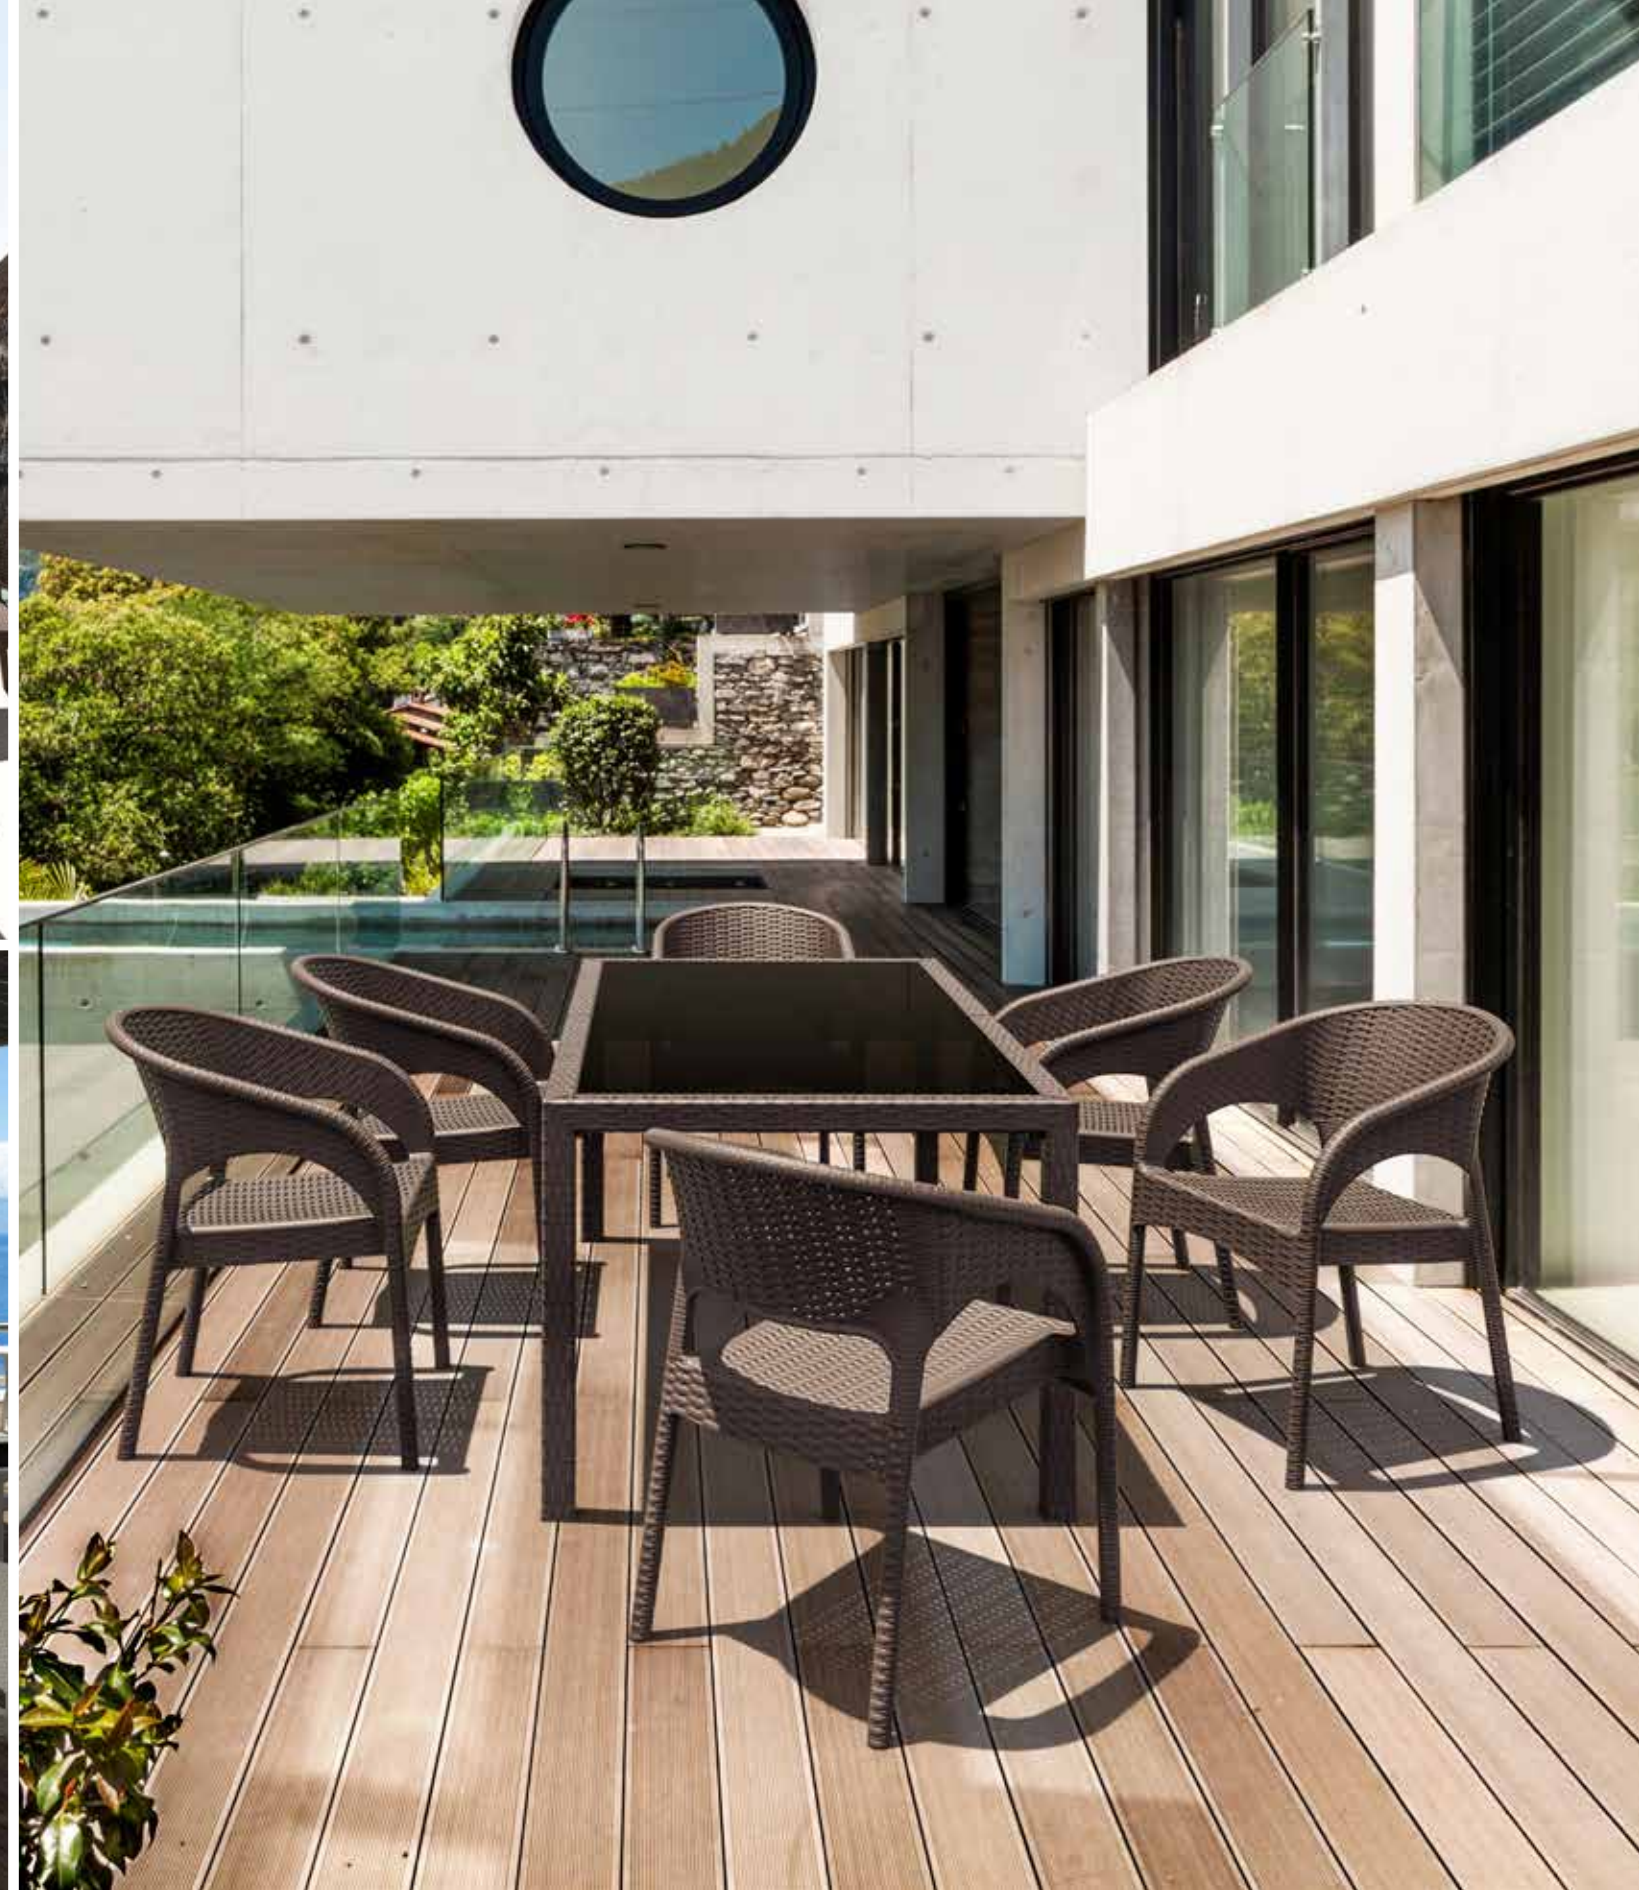

Kopolimer ve alüminyum karışımından mamul Tahiti masa, rattan efektli, demonte ve 5 mm kalınlığında temperli cam yüzeylidir. Tüm hava şartlarına uyumlu olup, kolay temizlenebilmesi; çürümeye, paslanmaya, UV katkısı sayesinde renk solmalarına uzak oluşu ile konfor ve şıklığı benimseyenler için vazgeçilmez bir üründür.

Tahiti table is made of durable weather-resistant resin. Metallic frame will never unravel, rust or decay. It is UV protected which insures the colors will not fade, the table comes with dark tempered glass on the top. Can be disassembled. For indoor and outdoor use.

880 Tahiti

Renkler / Colors

CATAS
TEST REPORT
172038