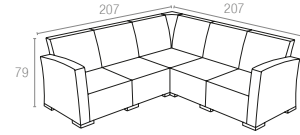

Kahverengi
Brown