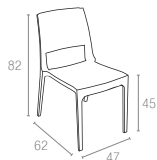

CATAS
TEST REPORT
127167