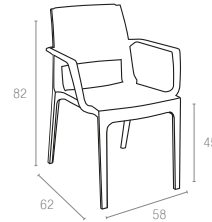

Koyu Gri
Dark Grey

Kahverengi
Brown

Beyaz
White

772 VEGAS TABLE

Extendible table from 100 to 140 cm in polypropylene reinforced with glass fiber. Easily expandable, giving you a choice of two size options. Smart extending mechanism makes it easy to adjust the table to your preferred size. For indoor and outdoor use with UV protection.