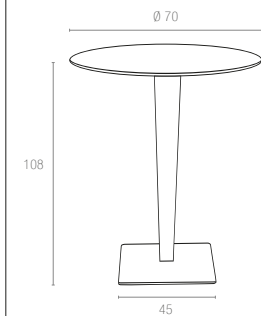

880 TAHITI

Tahiti table is made of durable weather-resistant resin. Metallic frame will never unravel, rust or decay. It is UV protected which insures the colors will not fade, the table comes with dark tempered glass on the top. Can be disassembled. For indoor and outdoor use.

890 RIVA LEG & BASE

Rattan leg and painted aluminium base. Can be disassembled. For indoor and outdoor use.

882 RIVA

Table with rattan leg and painted aluminium base. Werzalit tops resistant to outdoor use. Available in dark grey, brown and white colors. Can be disassembled.

* Dark colors not recommended in direct sunlight.

886 RIVA BAR

Table with rattan leg and painted aluminium base. Werzalit tops resistant to outdoor use. Available in dark grey, brown and white colors. Can be disassembled.

* Dark colors not recommended in direct sunlight.

884 RIVA

Table with rattan leg and painted aluminium base. Werzalit tops resistant to outdoor use. Available in dark grey, brown and white colors. Can be disassembled.

* Dark colors not recommended in direct sunlight.

888 RIVA BAR

Table with rattan leg and painted aluminium base. Werzalit tops resistant to outdoor use. Available in dark grey, brown and white colors. Can be disassembled.

* Dark colors not recommended in direct sunlight.