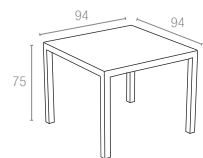

870 Bali

Renkler / Colors