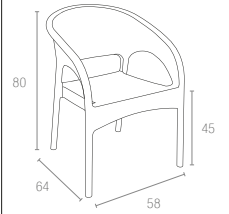

862 HAWAII

Hawaii swing is made of durable weather-resistant resin reinforced with glass fiber. Metallic frame will never unravel, rust or decay. It is UV protected which insures the colors will not fade. For indoor and outdoor use.

808 PANAMA

Panama armchair is stackable and made of durable weather-resistant resin reinforced with glass fiber. Non-metallic frame will never unravel, rust or decay. It is UV protected which insures the colors will not fade. For indoor and outdoor use.

804 ARUBA

Aruba armchair is stackable and made of durable weather-resistant resin reinforced with glass fiber. Non-metallic frame will never unravel, rust or decay. It is UV protected which insures the colors will not fade. For indoor and outdoor use.

810 IBIZA

Ibiza armchair is stackable and made of durable weather-resistant resin reinforced with glass fiber. Non-metallic frame will never unravel, rust or decay. It is UV protected which insures the colors will not fade. For indoor and outdoor use.

806 CALIFORNIA

California armchair is designed for easy self assembly, it is made of durable weather-resistant resin reinforced with glass fiber. Non-metallic frame will never unravel, rust or decay. It is UV protected which insures the colors will not fade. For indoor and outdoor use.

818 DAYTONA

Daytona chair is stackable and made of durable weather-resistant resin reinforced with glass fiber. Non-metallic frame will never unravel, rust or decay. It is UV protected which insures the colors will not fade. For indoor and outdoor use.

141203

127165

159187

201747