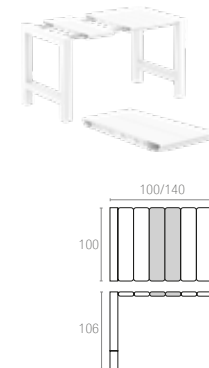

776 VEGAS TABLE XL

Extendible table from 260 to 300 cm in polypropylene reinforced with glass fiber. Easily expandable, giving you a choice of two size options. Smart extending mechanism makes it easy to adjust the table to your preferred size. For indoor and outdoor use with UV protection.

864 IBIZA TABLE 140

Table with rattan leg with HPL compact laminated tops 12 mm available in dark grey, brown and white colors. For indoor and outdoor use. Can be disassembled. * Dark colors not recommended in direct sunlight.

782 VEGAS BAR 100

Extendible bar table from 100 to 140 cm in polypropylene reinforced with glass fiber. Easily expandable, giving you a choice of two size options. Smart extending mechanism makes it easy to adjust the bar table to your preferred size. For indoor and outdoor use with UV protection.

865 IBIZA TABLE 180

Table with rattan leg with HPL compact laminated tops 12 mm available in dark grey, brown and white colors. For indoor and outdoor use. Can be disassembled. * Dark colors not recommended in direct sunlight.

863 IBIZA TABLE 80

Table with rattan leg with HPL compact laminated tops 12 mm available in dark grey, brown and white colors. For indoor and outdoor use. Can be disassembled. * Dark colors not recommended in direct sunlight.

867 IBIZA LEGS SMALL

Ibiza Legs are made up of polypropylene reinforced with glass fiber with the latest generation of air moulding thermoplastic injection. For indoor and outdoor use. Can be disassembled.

* Top min. 70x70 cm,
Top max. 90x90 cm