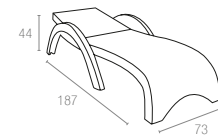

CATAS
TEST REPORT
129750

Koyu Gri
Dark Grey

Kahverengi
Brown

Beyaz
White

895 MIAMI CUSHIONS

5 cm thick cushion covered with polyester fabric and finished with piping.
Cushion is specially designed for Miami Lounge Set.