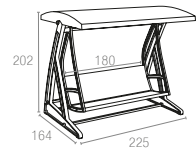

862 Hawaii

Renkler / Colors

Koyu Gri
Dark Grey

Kahverengi
Brown

Beyaz
White