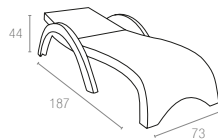

860 Fiji

Renkler / Colors