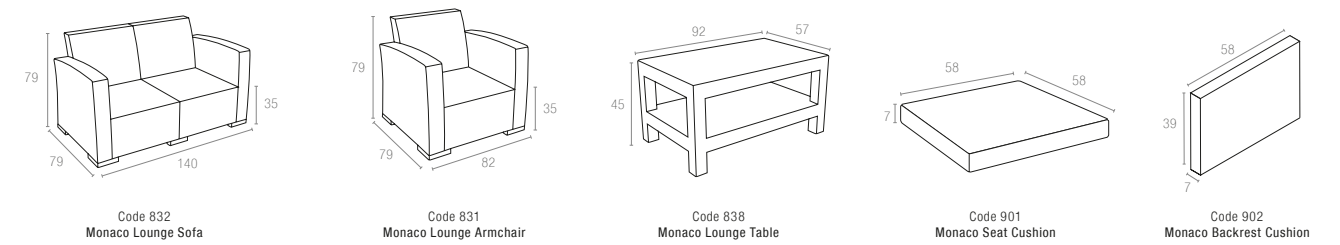

835 MONACO LOUNGE SET

Monaco Lounge Set is designed for easy self assembly, it is made of durable weather-resistant resin reinforced with glass fiber. Non-metallic frame will never unravel, rust or decay. It is UV protected which insures the colors will not fade. Can be disassembled. For indoor and outdoor contract use. Can be purchased as set or separately. 7 cm thick cushion set covered with polyster fabric and finished with piping. Cushions are specially designed for Monaco Lounge Set.

CATAS
TEST REPORT
218006