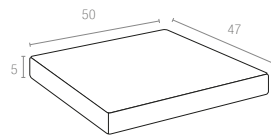

898 CALIFORNIA CUSHION

5 cm thick cushion covered with polyester fabric and finished with piping.
Cushion is specially designed for California armchair.