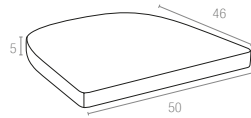

897 ARUBA CUSHION

5 cm thick cushion covered with polyester fabric and finished with piping.
Cushion is specially designed for Aruba armchair.