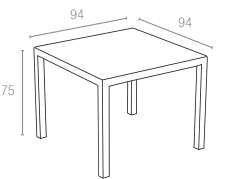

868 IBIZA LEGS MEDIUM

Ibiza Legs are made up of polypropylene reinforced with glass fiber with the latest generation of air moulding thermoplastic injection. For indoor and outdoor use. Can be disassembled.

869 IBIZA LEGS XL

Ibiza Legs are made up of polypropylene reinforced with glass fiber with the latest generation of air moulding thermoplastic injection. For indoor and outdoor use. Can be disassembled.

871 FORZA RATTAN 80

Folding table with legs in anodized aluminium. Diameter 30 mm. Table top in recyclable polypropylene with rattan effect. For indoor and outdoor use.

875 ORLANDO 80

Orlando 80 table is made of durable weather-resistant resin. Non-metallic frame will never unravel, rust or decay. It is UV protected which insures the colors will not fade. Can be disassembled. For indoor and outdoor use.

878 ORLANDO 140

Orlando 140 table is made of durable weather-resistant resin. Non-metallic frame will never unravel, rust or decay. It is UV protected which insures the colors will not fade. Can be disassembled. For indoor and outdoor use.

870 BALI

Bali table is made of durable weather-resistant resin. Metallic frame will never unravel, rust or decay. It is UV protected which insures the colors will not fade, the table comes with dark tempered glass on the top. Can be disassembled. For indoor and outdoor use.