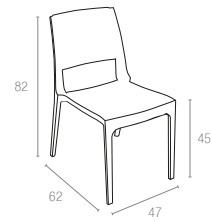

Koyu Gri
Dark Grey

Kahverengi
Brown

Beyaz
White

774 VEGAS TABLE MEDIUM

Extendible table from 180 to 220 cm in polypropylene reinforced with glass fiber. Easily expandable, giving you a choice of two size options. Smart extending mechanism makes it easy to adjust the table to your preferred size. For indoor and outdoor use with UV protection.