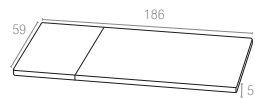

896 FIJI CUSHION

5 cm thick cushion covered with polyester fabric and finished with piping.
Cushion is specially designed for Fiji sunlounger.