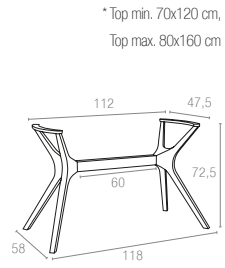

868 IBIZA LEGS MEDIUM

Ibiza Legs are made up of polypropylene reinforced with glass fiber with the latest generation of air moulding thermoplastic injection. For indoor and outdoor use. Can be disassembled.

869 IBIZA LEGS XL

Ibiza Legs are made up of polypropylene reinforced with glass fiber with the latest generation of air moulding thermoplastic injection. For indoor and outdoor use. Can be disassembled.

871 FORZA RATTAN 80

Folding table with legs in anodized aluminium. Diameter 30 mm. Table top in recyclable polypropylene with rattan effect. For indoor and outdoor use.

875 ORLANDO 80

Orlando 80 table is made of durable weather-resistant resin. Non-metallic frame will never unravel, rust or decay. It is UV protected which insures the colors will not fade. Can be disassembled. For indoor and outdoor use.

878 ORLANDO 140

Orlando 140 table is made of durable weather-resistant resin. Non-metallic frame will never unravel, rust or decay. It is UV protected which insures the colors will not fade. Can be disassembled. For indoor and outdoor use.

870 BALI

Bali table is made of durable weather-resistant resin. Metallic frame will never unravel, rust or decay. It is UV protected which insures the colors will not fade, the table comes with dark tempered glass on the top. Can be disassembled. For indoor and outdoor use.