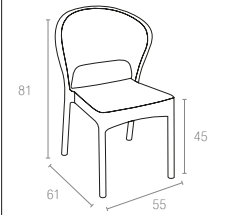

141203

127165

159187

201747