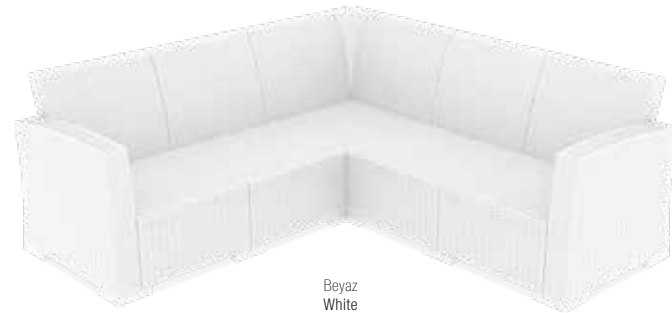

Beyaz
White

837 MONACO EXTENSION PART

With the extension part you can add as many seats as you want to extend your corner set.

840 MIAMI LOUNGE SET

Miami Lounge Set is stackable and made of durable weather-resistant resin reinforced with glass fiber. Non-metallic frame will never unravel, rust or decay. It is UV protected which insures the colors will not fade. For indoor and outdoor use. Can be purchased as set or separately. 5 cm thick cushion set covered with polyester fabric and finished with piping. Cushions are specially designed for Miami Lounge Set.