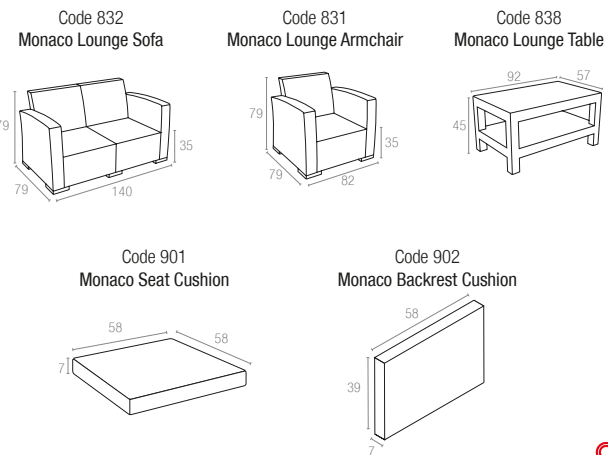

Monaco Lounge Set

Kopolimer ve cam elyaf karışımından mamul Monaco Lounge Set, demonte, rattan efektli ve mat yüzeylidir. Tüm hava şartlarına uyumludur. Kolay taşınabilirliği, kolay temizlenebilmesi, çürümeye, paslanmaya, UV katkısı sayesinde renk solmalarına uzak oluşu ile konfor ve şıklığı benimseyenler için vazgeçilmez bir üründür. Set olarak veya tek tek alabilirsiniz. 7 cm kalınlığındaki minder seti, suya karşı dayanıklı polyester kumaştan üretilmiş olup sadece Monaco Lounge Sette kullanılmak üzere tasarlanmıştır.

Monaco Lounge Set is designed for easy self assembly, it is made of durable weather-resistant resin reinforced with glass fiber. Non-metallic frame will never unravel, rust or decay. It is UV protected which insures the colors will not fade. Can be disassembled. For indoor and outdoor contract use. Can be purchased as set or separately. 7 cm thick cushion set covered with polyster fabric and finished with piping. Cushions are specially designed for Monaco Lounge Set.

835 Monaco Lounge Set

Renkler / Colors

Minder / Cushion

Koyu Gri
Dark Grey

Kahverengi
Brown

Beyaz
White

Bej
Beige

CATAS
TEST REPORT
218006