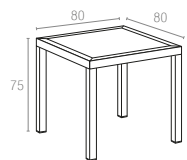

875 Orlando 80

Renkler / Colors

Koyu Gri
Dark Grey

Kahverengi
Brown

Beyaz
White