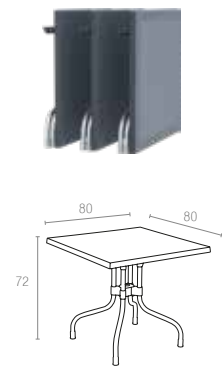

868 IBIZA LEGS MEDIUM

Ibiza Legs are made up of polypropylene reinforced with glass fiber with the latest generation of air moulding thermoplastic injection. For indoor and outdoor use. Can be disassembled.

869 IBIZA LEGS XL

Ibiza Legs are made up of polypropylene reinforced with glass fiber with the latest generation of air moulding thermoplastic injection. For indoor and outdoor use. Can be disassembled.

871 FORZA RATTAN 80

Folding table with legs in anodized aluminium. Diameter 30 mm. Table top in recyclable polypropylene with rattan effect. For indoor and outdoor use.

875 ORLANDO 80

Orlando 80 table is made of durable weather-resistant resin. Non-metallic frame will never unravel, rust or decay. It is UV protected which insures the colors will not fade. Can be disassembled. For indoor and outdoor use.

878 ORLANDO 140

Orlando 140 table is made of durable weather-resistant resin. Non-metallic frame will never unravel, rust or decay. It is UV protected which insures the colors will not fade. Can be disassembled. For indoor and outdoor use.

870 BALI

Bali table is made of durable weather-resistant resin. Metallic frame will never unravel, rust or decay. It is UV protected which insures the colors will not fade, the table comes with dark tempered glass on the top. Can be disassembled. For indoor and outdoor use.